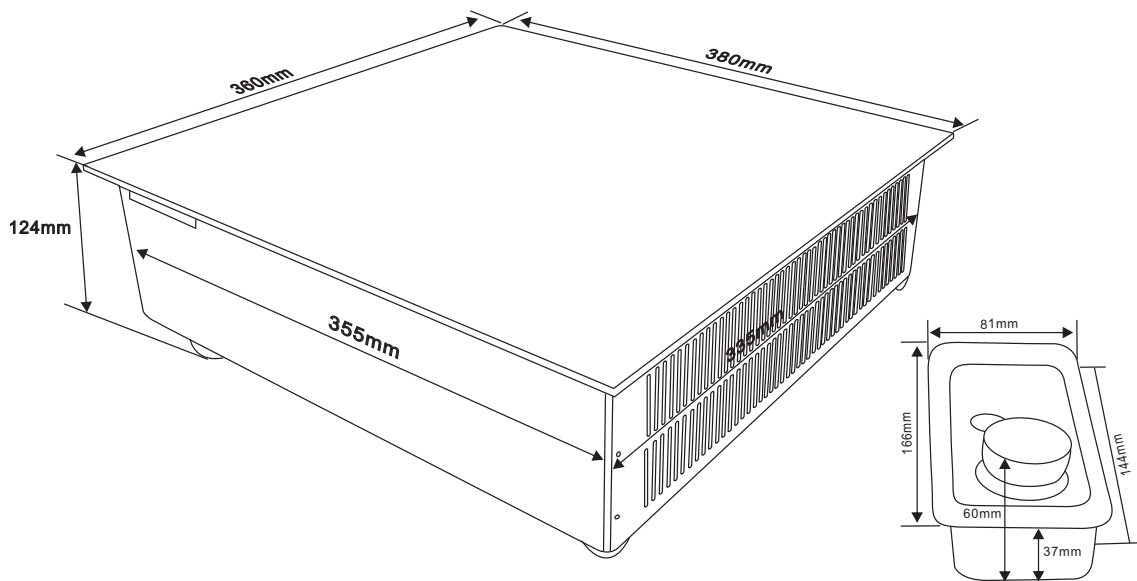

Technical data sheet

Product features

Induction hob drop-in electric 9 power levels manual control panel 230 V

Model	SAP Code	00011149
--------------	-----------------	----------

– Control type: Digital

SAP Code	00011149	Net Weight [kg]	4.30
Net Width [mm]	380	Power electric [kW]	3.500
Net Depth [mm]	360	Loading	230 V / 1N - 50 Hz
Net Height [mm]	125		

Technical data sheet

Technical drawing

Induction hob drop-in electric 9 power levels manual control panel 230 V

Model	SAP Code	00011149
-------	----------	----------

Technical data sheet

Product benefits

Induction hob drop-in electric 9 power levels manual control panel 230 V

150

2. Net Width [mm]:

380

9. Gross Weight [kg]:

5.50

3. Net Depth [mm]:

360

10. Device type:

3.500

6. Gross Width [mm]:

380

13. Loading:

230 V / 1N - 50 Hz

7. Gross depth [mm]:

500

14. Control type: