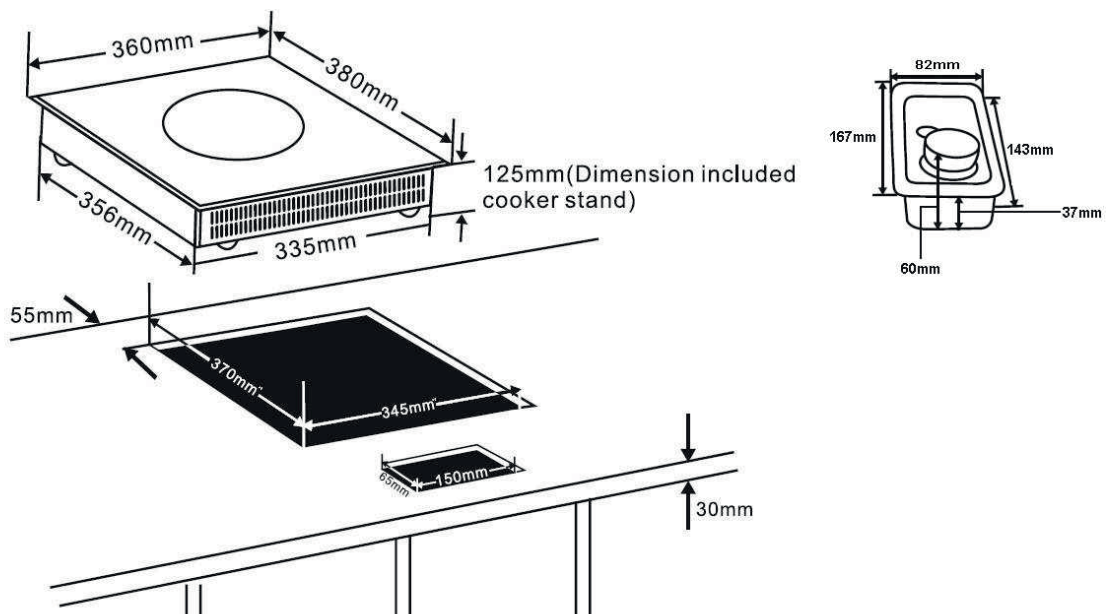

Technical data sheet

Product features

Induction hob drop-in electric 9 power levels manual control panel 230 V

Model	SAP Code	00011149
--------------	-----------------	----------

– Control type: Digital

SAP Code	00011149	Net Weight [kg]	4.30
Net Width [mm]	380	Power electric [kW]	3.500
Net Depth [mm]	360	Loading	230 V / 1N - 50 Hz
Net Height [mm]	125		

Technical data sheet

Technical drawing

Induction hob drop-in electric 9 power levels manual control panel 230 V

Model	SAP Code	00011149
-------	----------	----------

Technical data sheet

Product benefits

Induction hob drop-in electric 9 power levels manual control panel 230 V

150

2. Net Width [mm]:

380

9. Gross Weight [kg]:

5.50

3. Net Depth [mm]:

360

10. Device type:

3.500

6. Gross Width [mm]:

380

13. Loading:

230 V / 1N - 50 Hz

7. Gross depth [mm]:

500

14. Control type: